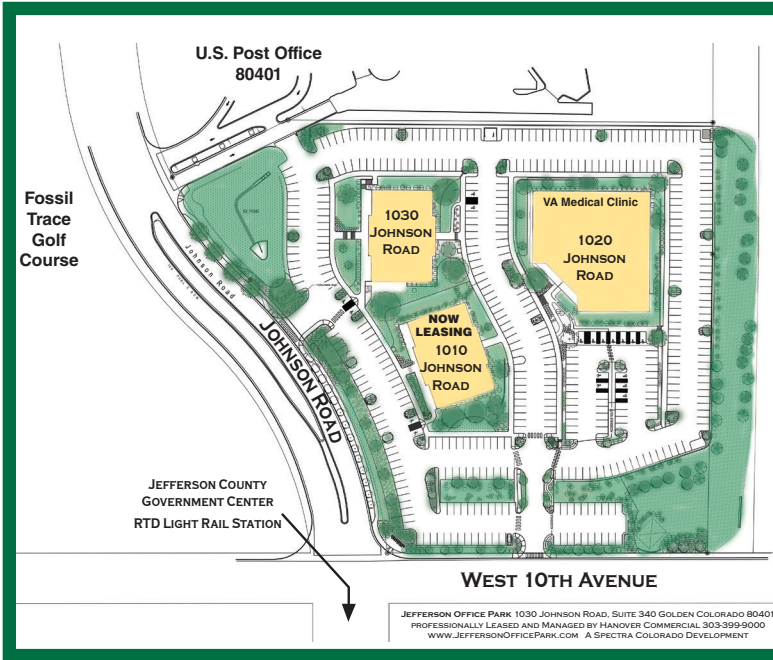

JEFFERSON MEDICAL CLINIC, LLC LEASED TO U.S. GOVERNMENT DEPARTMENT OF VETERAN AFFAIRS

JEFFERSON OFFICE PARK OFFERS UNMATCHED LOCATION AND CONVENIENCE.

Located directly on the 180 acre Jefferson County Government Center campus (Now Leasing 1010 Johnson Road) and nestled at the foot of Lookout Mountain, Jefferson Office Park offers tenants wonderful front range views from every office. Jefferson Office Park is adjacent to Golden's Main Post Office and close to C-470, I-70, and 6th Avenue. The new St. Anthony's Hospital and the Fossil Trace Golf Course are also nearby and the Jefferson County Government Center RTD Light Rail Station is in close proximity.

Delivery 2014-2015

Hanover

COMMERCIAL

(303) 399-9000

www.JeffersonOfficePark.com
Email: HanoverRealty@aol.com

JEFFERSON OFFICE PARK BUILT WITH YOUR WORK LIFE AND THE REST OF YOUR LIFE IN MIND

- Located on the 180 acre Jefferson County Government Center Campus – Now Leasing 1010 Johnson Road.
- Spectacular views from every office. Hurry, Last Phase.
- Adjacent to main Golden Post Office & FedEx/Kinkos.
- Eco-friendly campus design integrated into surroundings.
- Easy on/off: C-470, I-70, 6th Avenue, the new RTD FasTracks Light Rail Station and Call-n-Ride / Circulator Bus.
- Adjacent to Ulysses Park, bike trails, softball fields, water park and the new Fossil Trace Championship Golf Course.
- Fiber-Optic pre-wired on-site. Comcast & Century Link.
- Short driving distance to Colorado Mills Shopping Mall & restaurants. Abundant walking and cycling trails.
- GREEN construction elements including high-efficiency HVAC, lighting and bicycle friendly development.
- 11,600 sq. ft. of retail space including Roast & Toast Coffee Shop.
- Join New West Physicians, and the newly built VA Medical Clinic.